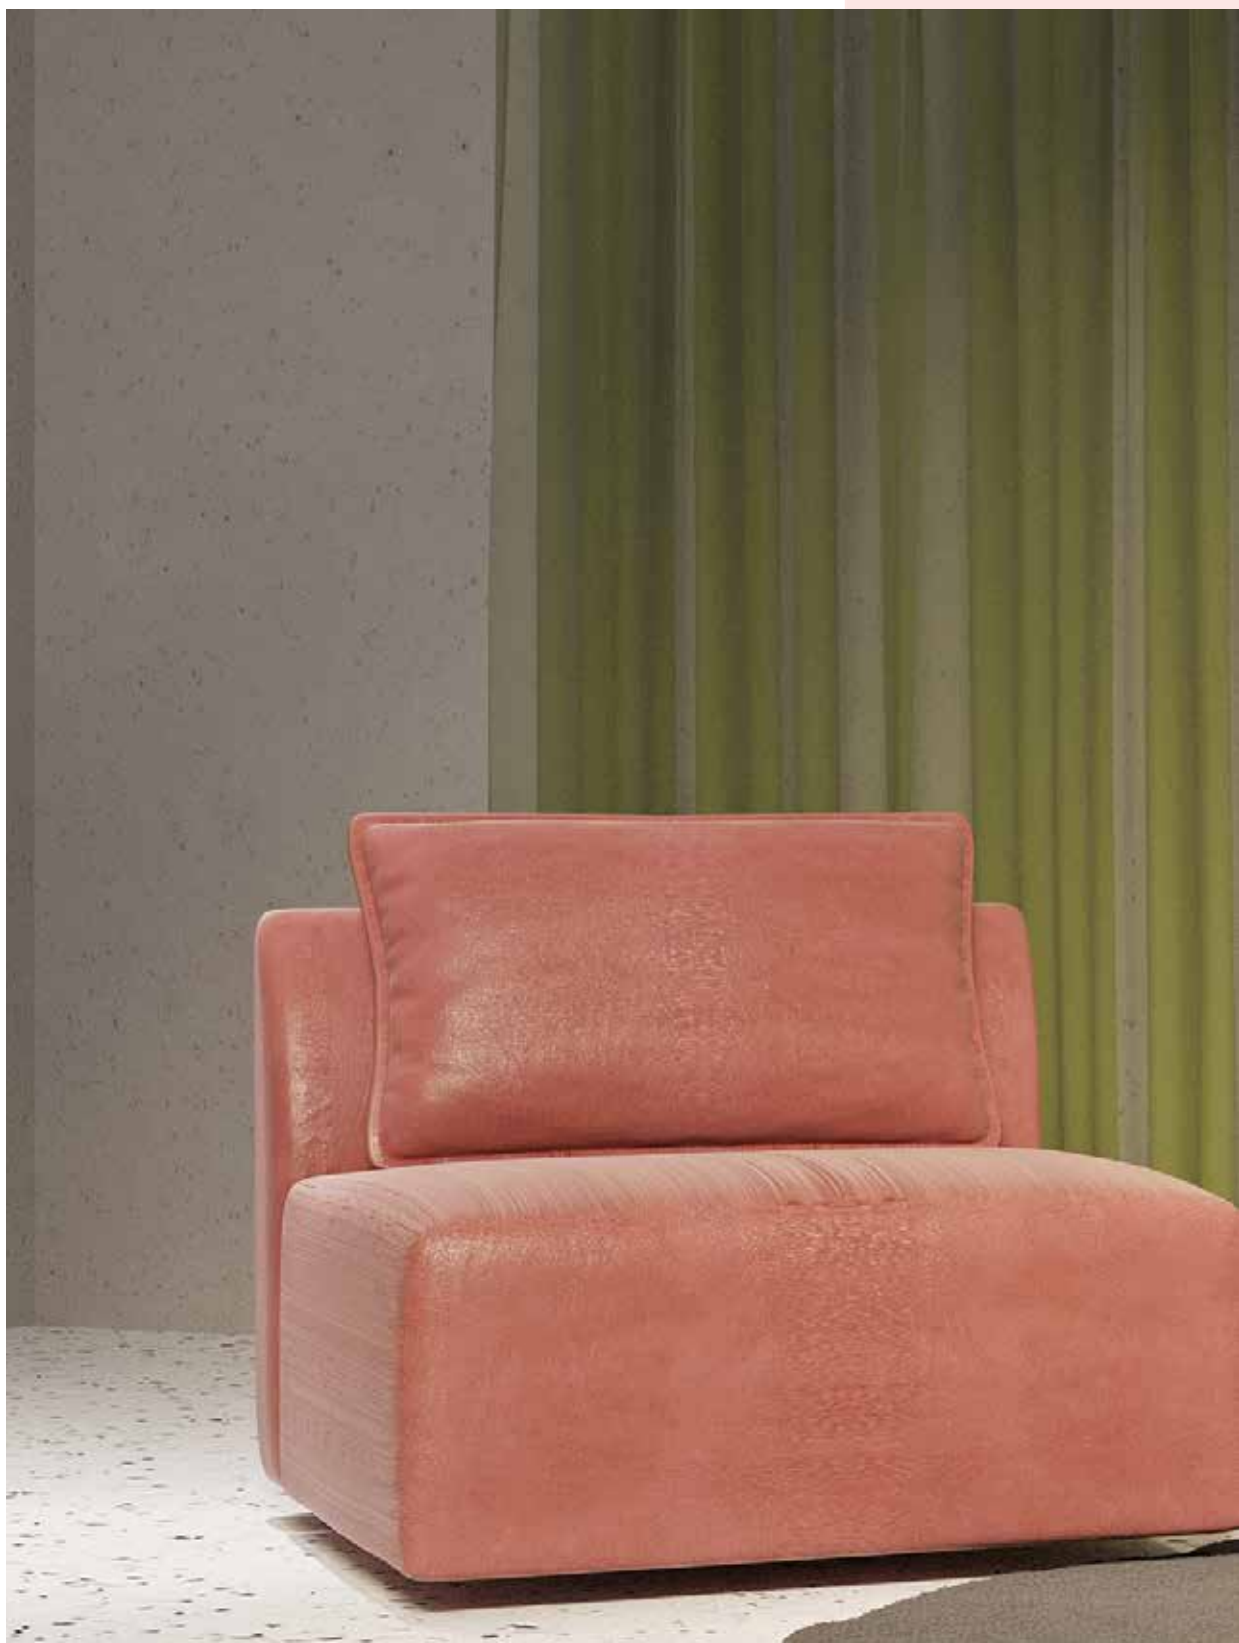

METICULOUSLY CRAFTED BY MASTER ARTISANS, THIS UNIQUE PIECE HIGHLY
YOUR SPACE. WITH ITS MINIMALIST DESIGN THAT EXTENDS BEYOND THE
BECOMING THE FOCAL P